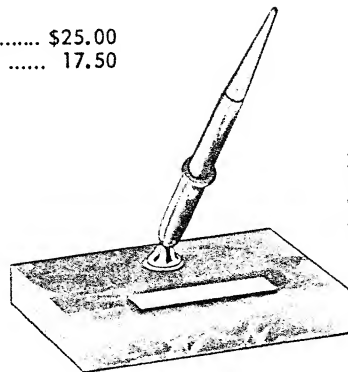

3 1/2 x 5"

2706G
BRAZILIAN ONYX
With 121SKD White Dot Pen $27.50
With 5SKD Pen, Pencil or ballpoint 20.00